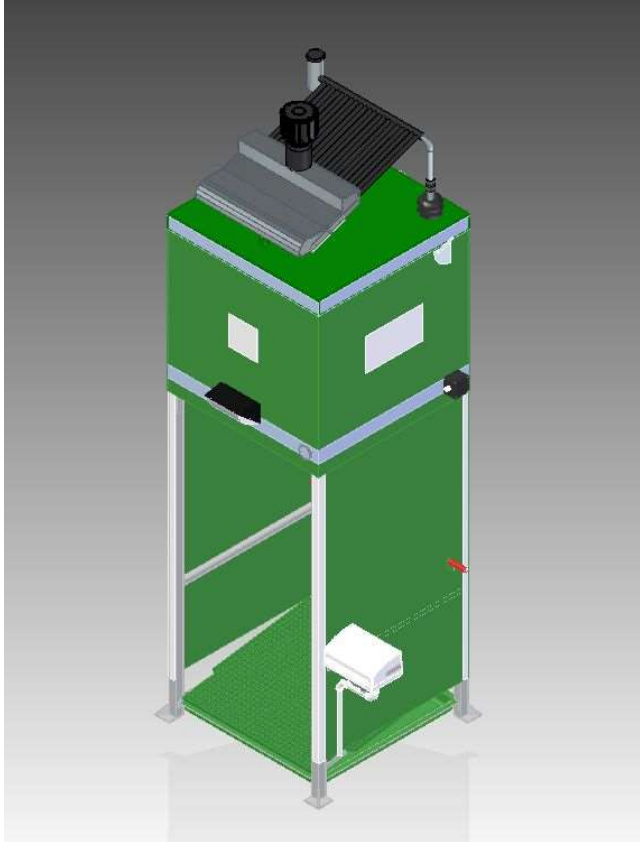

MATCON® B.V.

Green Energy

Matcon B.V.
Insulindeweg 15
1462 MJ Middenbeemster
The Netherlands

DOUBLE SYSTEM!

New Technology

Without any electrical supply keeping the water temperature at a desirable temperature level!

Using temperature difference during night time, but even when it doesn't cool off much during night time (global warming) our extra feature gives a cooling boost.

Will not go below the 25°C.

Self-supporting system.

We have this system for all our Tank Showers.

Our Tank Showers have a standard content of; 350 / 800 / 1000 / 1250 / 1500 / 1600 / 2200 liter.

The water tank of all our Tank Showers is very well insulated all around, so not only the four sides, but also top and bottom of the tank!