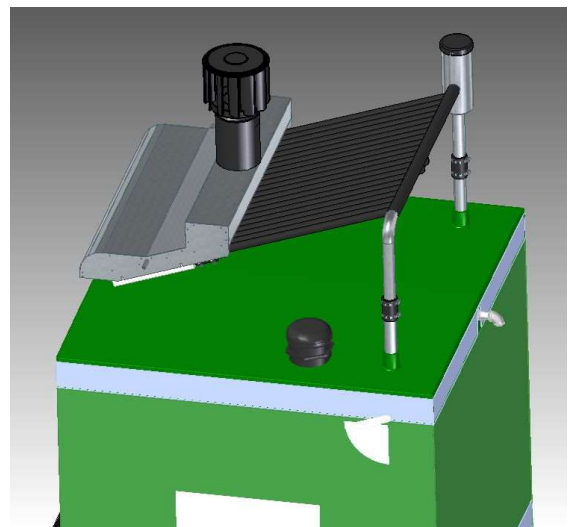

www.matcon.com

+31 (0)299 684468 – info@matcon.com

Insulindeweg 15 – 1462 MJ Middenbeemster – Nederland